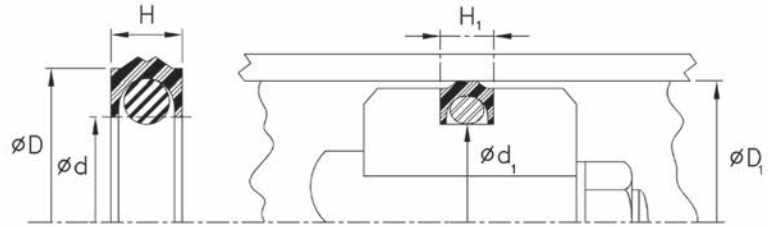

## PSP - Piston Seals

Polyurethane/Nitrile

Temperature: -65/220F [ -54/104C ]

Pressure: 5000 PSI [ 345 BAR ]

Ref.Number	Bore diameter	Nominal Seal Dimensions			Housing Dimensions					
	Tol.	D	d	H	D1	Tol.	d1	Tol.	H1	Tol.
PSP-203	0.562	+0.003 / -0.000	0.562	0.312	0.562	+0.003 / -0.000	0.320	+0.000 / -0.002	0.187	+0.005 / -0.000
PSP-204	0.625	+0.003 / -0.000	0.625	0.375	0.625	+0.003 / -0.000	0.383	+0.000 / -0.002	0.187	+0.005 / -0.000
PSP-205	0.687	+0.003 / -0.000	0.687	0.437	0.687	+0.003 / -0.000	0.445	+0.000 / -0.002	0.187	+0.005 / -0.000
PSP-206	0.750	+0.003 / -0.000	0.750	0.500	0.750	+0.003 / -0.000	0.508	+0.000 / -0.002	0.187	+0.005 / -0.000
PSP-207	0.812	+0.003 / -0.000	0.812	0.562	0.812	+0.003 / -0.000	0.570	+0.000 / -0.002	0.187	+0.005 / -0.000
PSP-208	0.875	+0.003 / -0.000	0.875	0.625	0.875	+0.003 / -0.000	0.633	+0.000 / -0.002	0.187	+0.005 / -0.000
PSP-209	0.937	+0.003 / -0.000	0.937	0.687	0.937	+0.003 / -0.000	0.695	+0.000 / -0.002	0.187	+0.005 / -0.000
PSP-210	1.000	+0.003 / -0.000	1.000	0.750	1.000	+0.003 / -0.000	0.758	+0.000 / -0.002	0.187	+0.005 / -0.000
PSP-211	1.062	+0.003 / -0.000	1.062	0.812	1.062	+0.003 / -0.000	0.820	+0.000 / -0.002	0.187	+0.005 / -0.000
PSP-212	1.125	+0.003 / -0.000	1.125	0.875	1.125	+0.003 / -0.000	0.883	+0.000 / -0.002	0.187	+0.005 / -0.000
PSP-213	1.187	+0.003 / -0.000	1.187	0.937	1.187	+0.003 / -0.000	0.945	+0.000 / -0.002	0.187	+0.005 / -0.000
PSP-214	1.250	+0.003 / -0.000	1.250	1.000	1.250	+0.003 / -0.000	1.008	+0.000 / -0.002	0.187	+0.005 / -0.000
PSP-215	1.312	+0.003 / -0.000	1.312	1.062	1.312	+0.003 / -0.000	1.070	+0.000 / -0.002	0.187	+0.005 / -0.000
PSP-216	1.375	+0.003 / -0.000	1.375	1.125	1.375	+0.003 / -0.000	1.133	+0.000 / -0.002	0.187	+0.005 / -0.000
PSP-217	1.437	+0.003 / -0.000	1.437	1.187	1.437	+0.003 / -0.000	1.195	+0.000 / -0.002	0.187	+0.005 / -0.000
PSP-218	1.500	+0.003 / -0.000	1.500	1.250	1.500	+0.003 / -0.000	1.258	+0.000 / -0.002	0.187	+0.005 / -0.000
PSP-219	1.562	+0.003 / -0.000	1.562	1.312	1.562	+0.003 / -0.000	1.320	+0.000 / -0.002	0.187	+0.005 / -0.000
PSP-220	1.625	+0.003 / -0.000	1.625	1.375	1.625	+0.003 / -0.000	1.383	+0.000 / -0.002	0.187	+0.005 / -0.000
PSP-221	1.687	+0.003 / -0.000	1.687	1.437	1.687	+0.003 / -0.000	1.445	+0.000 / -0.002	0.187	+0.005 / -0.000
PSP-222	1.750	+0.003 / -0.000	1.750	1.500	1.750	+0.003 / -0.000	1.508	+0.000 / -0.002	0.187	+0.005 / -0.000
PSP-325	1.875	+0.003 / -0.000	1.875	1.500	1.875	+0.003 / -0.000	1.505	+0.000 / -0.002	0.281	+0.005 / -0.000