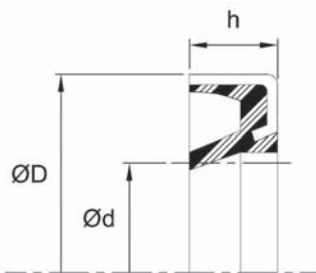

WS - Pin Wipers Polyurethane/Steel

Temperature: -31/212F [-35/100C]

Pressure: N/A