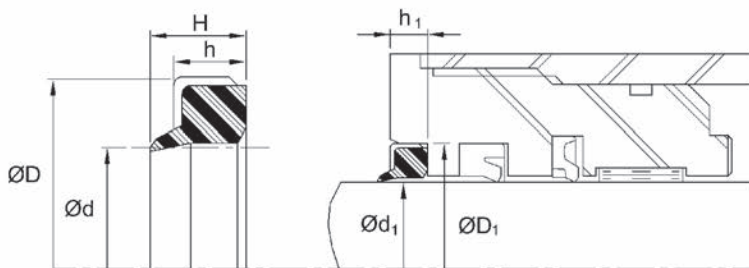

WO - Rod Wipers

Polyurethane/Steel

Temperature: -31/212F [-35/100C]

Pressure: N/A

Ref.Number	Rod diameter	Nominal Seal Dimensions				Housing Dimensions								
	Tol.	d	D	h	H	D1	Tol.	D2	Tol.	h1	Tol.	H1	Tol.	
W006016050WO	6.30	+0.00 / -0.04	6.30	16.00	5.00	7.00	16.00	+0.02 / -0.00			5.00	+0.50 / -0.00		
W007017050WO	7.10	+0.00 / -0.04	7.10	17.00	5.00	7.00	17.00	+0.02 / -0.00			5.00	+0.50 / -0.00		
W008018050WO	8.00	+0.00 / -0.04	8.00	18.00	5.00	7.00	18.00	+0.02 / -0.00			5.00	+0.50 / -0.00		
W009019050WO	9.00	+0.00 / -0.04	9.00	19.00	5.00	7.00	19.00	+0.03 / -0.00			5.00	+0.50 / -0.00		
W010020050WO	10.00	+0.00 / -0.04	10.00	20.00	5.00	7.00	20.00	+0.03 / -0.00			5.00	+0.50 / -0.00		
W011021050WO	11.20	+0.00 / -0.04	11.20	21.00	5.00	7.00	21.00	+0.03 / -0.00			5.00	+0.50 / -0.00		
W012020040WO	12.00	+0.00 / -0.04	12.00	20.00	4.00	6.00	20.00	+0.03 / -0.00			4.00	+0.50 / -0.00		
W012023050WO	12.50	+0.00 / -0.04	12.50	23.00	5.00	7.00	23.00	+0.03 / -0.00			5.00	+0.50 / -0.00		
W012025050WO	12.00	+0.00 / -0.04	12.00	25.00	5.00	7.00	25.00	+0.03 / -0.00			5.00	+0.50 / -0.00		
W014024050WO	14.00	+0.00 / -0.04	14.00	24.00	5.00	7.00	24.00	+0.03 / -0.00			5.00	+0.50 / -0.00		
W015021050WO	15.00	+0.00 / -0.04	15.00	21.00	5.00	7.00	21.00	+0.03 / -0.00			5.00	+0.50 / -0.00		
W015025050WO	15.00	+0.00 / -0.04	15.00	25.00	5.00	7.00	25.00	+0.03 / -0.00			5.00	+0.50 / -0.00		
W016022030WO	16.00	+0.00 / -0.04	16.00	22.00	3.00	4.00	22.00	+0.03 / -0.00			3.00	+0.50 / -0.00		
W016023050WO	16.00	+0.00 / -0.04	16.00	23.00	5.00	7.00	23.00	+0.03 / -0.00			5.00	+0.50 / -0.00		
W016026050WO	16.00	+0.00 / -0.04	16.00	26.00	5.00	7.00	26.00	+0.03 / -0.00			5.00	+0.50 / -0.00		
W018028050WO	18.00	+0.00 / -0.04	18.00	28.00	5.00	7.00	28.00	+0.03 / -0.00			5.00	+0.50 / -0.00		
W018028070WO	18.00	+0.00 / -0.04	18.00	28.00	7.00	10.00	28.00	+0.03 / -0.00			7.00	+0.50 / -0.00		
W018028070WO/PU7	18.00	+0.00 / -0.04	18.00	28.00	7.00	10.00	28.00	+0.03 / -0.00			7.00	+0.50 / -0.00		
W018030060WO	18.00	+0.00 / -0.04	18.00	30.00	6.00	9.00	30.00	+0.03 / -0.00			6.00	+0.50 / -0.00		
W020028050WO	20.00	+0.00 / -0.04	20.00	28.00	5.00	7.00	28.00	+0.03 / -0.00			5.00	+0.50 / -0.00		
W020030050WO	20.00	+0.00 / -0.04	20.00	30.00	5.00	7.00	30.00	+0.03 / -0.00			5.00	+0.50 / -0.00		