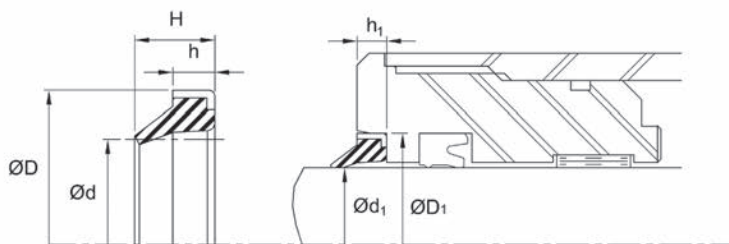

WN - Rod Wipers

Nitrile/Steel

Temperature: -40/212F [-40/100C]

Pressure: N/A

Ref.Number	Rod diameter		Nominal Seal Dimensions				Housing Dimensions							
		Tol.	d	D	h	H	D1	Tol.	D2	Tol.	h1	Tol.	H1	Tol.
W006013030WN	6.00	+0.00 / -0.04	6.00	13.00	3.00	4.50	13.00	+0.02 / -0.00			3.00	+0.50 / -0.00		
W008014033WN	8.00	+0.00 / -0.04	8.00	14.00	3.30	5.00	14.00	+0.02 / -0.00			3.30	+0.50 / -0.00		
W010016030WN	10.00	+0.00 / -0.04	10.00	16.00	3.00	4.50	16.00	+0.02 / -0.00			3.00	+0.50 / -0.00		
W010020050WN	10.00	+0.00 / -0.04	10.00	20.00	5.00	8.00	20.00	+0.02 / -0.00			5.00	+0.50 / -0.00		
W012018035WN	12.00	+0.00 / -0.04	12.00	18.00	3.50	5.00	18.00	+0.02 / -0.00			3.50	+0.50 / -0.00		
W012018040WN	12.00	+0.00 / -0.04	12.00	18.00	4.00	6.00	18.00	+0.02 / -0.00			4.00	+0.50 / -0.00		
W012020040WN	12.00	+0.00 / -0.04	12.00	20.00	4.00	6.00	20.00	+0.03 / -0.00			4.00	+0.50 / -0.00		
W012022050WN	12.00	+0.00 / -0.04	12.00	22.00	5.00	8.00	22.00	+0.03 / -0.00			5.00	+0.50 / -0.00		
W014019030WN	14.00	+0.00 / -0.04	14.00	19.80	3.00	4.50	19.80	+0.03 / -0.00			3.00	+0.50 / -0.00		