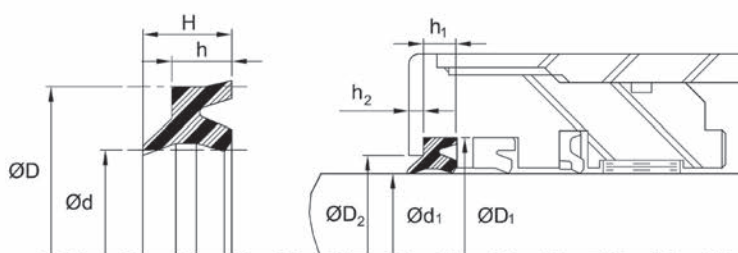

WG - Rod Wipers Polyurethane AU 92A

Temperature: -31/185F [-35/85C]

Pressure: N/A

Ref.Number	Rod diameter	Nominal Seal Dimensions				Housing Dimensions							
	Tol.	d	D	h	H	D1	Tol.	D2	Tol.	h1	Tol.	h2	Tol.
W012018034WG	12.00 +0.00 / -0.04	12.00	18.00	3.40	6.00	18.60	+0.00 / -0.20	15.00	+0.10 / -0.10	3.80	+0.20 / -0.20	2.00	+0.20 / -0.20
W012018036WG	12.00 +0.00 / -0.04	12.00	18.00	3.60	6.00	18.60	+0.00 / -0.20	14.50	+0.10 / -0.10	4.00	+0.20 / -0.20	2.00	+0.20 / -0.20
W014020034WG	14.00 +0.00 / -0.04	14.00	20.00	3.40	6.00	20.60	+0.00 / -0.20	17.00	+0.10 / -0.10	3.80	+0.20 / -0.20	2.00	+0.20 / -0.20
W014020036WG	14.00 +0.00 / -0.04	14.00	20.00	3.60	6.00	20.60	+0.00 / -0.20	16.50	+0.10 / -0.10	4.00	+0.20 / -0.20	2.00	+0.20 / -0.20
W014022045WG	14.00 +0.00 / -0.04	14.00	22.00	4.50	6.00	22.60	+0.00 / -0.20	18.30	+0.10 / -0.10	5.00	+0.20 / -0.20	2.00	+0.20 / -0.20
W016022036WG	16.00 +0.00 / -0.04	16.00	22.00	3.60	6.00	22.60	+0.00 / -0.20	18.50	+0.10 / -0.10	4.00	+0.20 / -0.20	2.00	+0.20 / -0.20
W016024045WG	16.00 +0.00 / -0.04	16.00	24.00	4.50	6.00	24.60	+0.00 / -0.20	20.30	+0.10 / -0.10	5.00	+0.20 / -0.20	2.00	+0.20 / -0.20
W018024034WG	18.00 +0.00 / -0.04	18.00	24.00	3.40	6.00	24.60	+0.00 / -0.20	21.00	+0.10 / -0.10	3.80	+0.20 / -0.20	2.00	+0.20 / -0.20
W018024036WG	18.00 +0.00 / -0.04	18.00	24.00	3.60	6.00	24.60	+0.00 / -0.20	20.50	+0.10 / -0.10	4.00	+0.20 / -0.20	2.00	+0.20 / -0.20
W018026045WG	18.00 +0.00 / -0.04	18.00	26.00	4.50	6.00	26.60	+0.00 / -0.20	22.30	+0.10 / -0.10	5.00	+0.20 / -0.20	2.00	+0.20 / -0.20
W020025045WG	20.00 +0.00 / -0.04	20.00	25.00	4.50	6.00	25.60	+0.00 / -0.20	25.00	+0.10 / -0.10	5.00	+0.20 / -0.20	2.00	+0.20 / -0.20
W020026036WG	20.00 +0.00 / -0.04	20.00	26.00	3.60	6.00	26.60	+0.00 / -0.20	22.50	+0.10 / -0.10	4.00	+0.20 / -0.20	2.00	+0.20 / -0.20
W020028045WG	20.00 +0.00 / -0.04	20.00	28.00	4.50	6.00	28.60	+0.00 / -0.20	24.30	+0.10 / -0.10	5.00	+0.20 / -0.20	2.00	+0.20 / -0.20
W020028048WG	20.00 +0.00 / -0.04	20.00	28.00	4.80	6.00	28.60	+0.00 / -0.20	23.00	+0.10 / -0.10	5.30	+0.20 / -0.20	2.00	+0.20 / -0.20
W022028036WG	22.00 +0.00 / -0.04	22.00	28.00	3.60	6.00	28.60	+0.00 / -0.20	24.50	+0.10 / -0.10	4.00	+0.20 / -0.20	2.00	+0.20 / -0.20
W022030045WG	22.00 +0.00 / -0.04	22.00	30.00	4.50	6.00	30.60	+0.00 / -0.20	26.30	+0.10 / -0.10	5.00	+0.20 / -0.20	2.00	+0.20 / -0.20
W022030045WG-1	22.40 +0.00 / -0.04	22.40	30.40	4.50	6.00	31.00	+0.00 / -0.20	26.70	+0.10 / -0.10	5.00	+0.20 / -0.20	2.00	+0.20 / -0.20
W022030048WG	22.00 +0.00 / -0.04	22.00	30.00	4.80	6.00	30.60	+0.00 / -0.20	25.00	+0.10 / -0.10	5.30	+0.20 / -0.20	2.00	+0.20 / -0.20
W024032048WG	24.00 +0.00 / -0.04	24.00	32.00	4.80	6.00	32.60	+0.00 / -0.20	27.00	+0.10 / -0.10	5.30	+0.20 / -0.20	2.00	+0.20 / -0.20
W025031045WG	25.00 +0.00 / -0.04	25.00	31.00	4.50	6.00	31.60	+0.00 / -0.20	27.50	+0.10 / -0.10	5.00	+0.20 / -0.20	2.00	+0.20 / -0.20
W025033045WG	25.00 +0.00 / -0.04	25.00	33.00	4.50	6.00	33.60	+0.00 / -0.20	29.30	+0.10 / -0.10	5.00	+0.20 / -0.20	2.00	+0.20 / -0.20
W025033048WG	25.00 +0.00 / -0.04	25.00	33.00	4.80	6.00	33.60	+0.00 / -0.20	28.00	+0.10 / -0.10	5.30	+0.20 / -0.20	2.00	+0.20 / -0.20
W028036045WG	28.00 +0.00 / -0.04	28.00	36.00	4.50	6.00	36.60	+0.00 / -0.20	31.00	+0.10 / -0.10	5.00	+0.20 / -0.20	2.00	+0.20 / -0.20
W028036048WG	28.00 +0.00 / -0.04	28.00	36.00	4.80	6.00	36.60	+0.00 / -0.20	31.00	+0.10 / -0.10	5.30	+0.20 / -0.20	2.00	+0.20 / -0.20