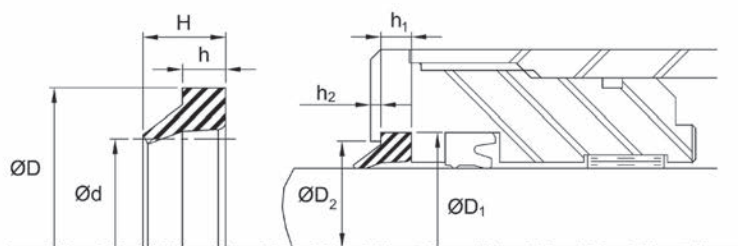

## WC/U - Rod Wipers

Polyurethane AU 90A

Temperature: -40/212F [ -40/100C ]

Pressure: N/A

Ref.Number	Rod diameter		Nominal Seal Dimensions				Housing Dimensions							
		Tol.	d	D	h	H	D1	Tol.	D2	Tol.	h1	Tol.	h2	Tol.
W004012028WC/U	4.00	+0.00 / -0.04	4.00	12.00	2.80		12.00	+0.08 / -0.00	9.00	+0.08 / -0.00	3.00	+0.10 / -0.00	1.00	+0.20 / -0.20
W005012026WC/U	5.00	+0.00 / -0.04	5.00	12.00	2.60		12.00	+0.08 / -0.00	9.00	+0.08 / -0.00	2.80	+0.10 / -0.00	1.00	+0.20 / -0.20
W006012028WC/U	6.00	+0.00 / -0.04	6.00	12.00	2.80		12.00	+0.08 / -0.00	9.00	+0.08 / -0.00	3.00	+0.10 / -0.00	1.00	+0.20 / -0.20
W008014035WC/U	8.00	+0.00 / -0.04	8.00	14.00	3.50		14.60	+0.08 / -0.00	11.00	+0.08 / -0.00	3.80	+0.10 / -0.00	2.00	+0.20 / -0.20
W009013023WC/U	9.00	+0.00 / -0.04	9.00	13.00	2.30		13.00	+0.08 / -0.00	12.00	+0.08 / -0.00	2.50	+0.10 / -0.00	1.00	+0.20 / -0.20
W010015008WC/U	10.00	+0.00 / -0.04	10.00	15.00	0.80		15.00	+0.08 / -0.00	13.00	+0.08 / -0.00	1.00	+0.10 / -0.00	1.00	+0.20 / -0.20
W010016035WC/U	10.00	+0.00 / -0.04	10.00	16.00	3.50		16.60	+0.08 / -0.00	13.00	+0.08 / -0.00	3.80	+0.10 / -0.00	2.00	+0.20 / -0.20
W012018035WC/U	12.00	+0.00 / -0.04	12.00	18.00	3.50		18.60	+0.08 / -0.00	15.00	+0.08 / -0.00	3.80	+0.10 / -0.00	2.00	+0.20 / -0.20
W014020035WC/U	14.00	+0.00 / -0.04	14.00	20.00	3.50		20.60	+0.08 / -0.00	17.00	+0.08 / -0.00	3.80	+0.10 / -0.00	2.00	+0.20 / -0.20
W015021035WC/U	15.00	+0.00 / -0.04	15.00	21.00	3.50		21.60	+0.08 / -0.00	18.00	+0.08 / -0.00	3.80	+0.10 / -0.00	2.00	+0.20 / -0.20
W015027050WC/U	15.00	+0.00 / -0.04	15.00	27.00	5.00		27.00	+0.08 / -0.00	24.00	+0.08 / -0.00	5.30	+0.10 / -0.00	2.00	+0.20 / -0.20
W016022028WC/U	16.00	+0.00 / -0.04	16.00	22.00	2.80		22.50	+0.08 / -0.00	19.00	+0.08 / -0.00	3.00	+0.10 / -0.00	1.00	+0.20 / -0.20
W018024035WC/U	18.00	+0.00 / -0.04	18.00	24.00	3.50		24.60	+0.08 / -0.00	21.00	+0.08 / -0.00	3.80	+0.10 / -0.00	2.00	+0.20 / -0.20
W018024050WC/U	18.00	+0.00 / -0.04	18.00	24.00	5.00		24.00	+0.08 / -0.00	21.00	+0.08 / -0.00	5.30	+0.10 / -0.00	2.00	+0.20 / -0.20
W020026032WC/U	20.00	+0.00 / -0.04	20.00	26.00	3.20		26.00	+0.08 / -0.00	23.00	+0.08 / -0.00	3.40	+0.10 / -0.00	2.00	+0.20 / -0.20
W020028050WC/U	20.00	+0.00 / -0.04	20.00	28.00	5.00		28.60	+0.08 / -0.00	23.00	+0.08 / -0.00	5.30	+0.10 / -0.00	2.00	+0.20 / -0.20
W020030050WC/U	20.00	+0.00 / -0.04	20.00	30.00	5.00		30.00	+0.08 / -0.00	27.00	+0.08 / -0.00	5.30	+0.10 / -0.00	2.00	+0.20 / -0.20
W022030020WC/U	22.00	+0.00 / -0.04	22.00	30.00	2.00		30.60	+0.08 / -0.00	25.00	+0.08 / -0.00	2.20	+0.10 / -0.00	1.00	+0.20 / -0.20