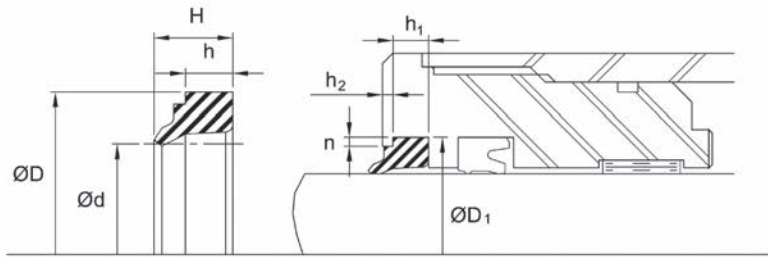

WA/U - Rod Wipers Polyurethane AU 90A

Temperature: -40/230F [-40/110C]

Pressure: N/A

Ref.Number	Rod diameter	Nominal Seal Dimensions				Housing Dimensions							
	Tol.	d	D	h	H	D1	Tol.	h1	Tol.	n	Tol.	h2	Tol.
W010018040WA/U	10.00	+0.00 / -0.04	10.00	18.00	7.00	18.00	+0.11 / -0.00	4.00	+0.15 / -0.00	1.00	+0.01 / -0.01	1.00	+0.02 / -0.02
W012018026WA/U	12.00	+0.00 / -0.04	12.00	18.00	5.00	18.00	+0.11 / -0.00	2.60	+0.15 / -0.00	1.00	+0.01 / -0.01	1.00	+0.02 / -0.02
W012020040WA/U	12.00	+0.00 / -0.04	12.00	20.00	7.00	20.00	+0.13 / -0.00	4.00	+0.15 / -0.00	1.00	+0.01 / -0.01	1.00	+0.02 / -0.02
W014022040WA/U	14.00	+0.00 / -0.04	14.00	22.00	7.00	22.00	+0.13 / -0.00	4.00	+0.15 / -0.00	1.00	+0.01 / -0.01	1.00	+0.02 / -0.02
W015023040WA/U	14.00	+0.00 / -0.04	14.00	23.00	7.00	23.00	+0.13 / -0.00	4.00	+0.15 / -0.00	1.00	+0.01 / -0.01	1.00	+0.02 / -0.02
W016024040WA/U	16.00	+0.00 / -0.04	16.00	24.00	7.00	24.00	+0.13 / -0.00	4.00	+0.15 / -0.00	1.00	+0.01 / -0.01	1.00	+0.02 / -0.02
W018026040WA/U	18.00	+0.00 / -0.04	18.00	26.00	7.00	26.00	+0.13 / -0.00	4.00	+0.15 / -0.00	1.00	+0.01 / -0.01	1.00	+0.02 / -0.02
W020028040WA/U	20.00	+0.00 / -0.04	20.00	28.00	7.00	28.00	+0.13 / -0.00	4.00	+0.15 / -0.00	1.00	+0.01 / -0.01	1.00	+0.02 / -0.02
W022030040WA/U	22.00	+0.00 / -0.04	22.00	30.00	7.00	30.00	+0.13 / -0.00	4.00	+0.15 / -0.00	1.00	+0.01 / -0.01	1.00	+0.02 / -0.02
W025033040WA/U	25.00	+0.00 / -0.04	25.00	33.00	7.00	33.00	+0.16 / -0.00	4.00	+0.15 / -0.00	1.00	+0.01 / -0.01	1.00	+0.02 / -0.02
W028036040WA/U	28.00	+0.00 / -0.04	28.00	36.00	7.00	36.00	+0.16 / -0.00	4.00	+0.15 / -0.00	1.00	+0.01 / -0.01	1.00	+0.02 / -0.02
W030038040WA/U	30.00	+0.00 / -0.04	30.00	38.00	7.00	38.00	+0.16 / -0.00	4.00	+0.15 / -0.00	1.00	+0.01 / -0.01	1.00	+0.02 / -0.02
W032040040WA/U	32.00	+0.00 / -0.04	32.00	40.00	7.00	40.00	+0.16 / -0.00	4.00	+0.15 / -0.00	1.00	+0.01 / -0.01	1.00	+0.02 / -0.02
W035043040WA/U	35.00	+0.00 / -0.04	35.00	43.00	7.00	43.00	+0.16 / -0.00	4.00	+0.15 / -0.00	1.00	+0.01 / -0.01	1.00	+0.02 / -0.02
W036044040WA/U	36.00	+0.00 / -0.04	36.00	44.00	7.00	44.00	+0.16 / -0.00	4.00	+0.15 / -0.00	1.00	+0.01 / -0.01	1.00	+0.02 / -0.02
W038046040WA/U	38.00	+0.00 / -0.04	38.00	46.00	7.00	46.00	+0.16 / -0.00	4.00	+0.15 / -0.00	1.00	+0.01 / -0.01	1.00	+0.02 / -0.02
W040048040WA/U	40.00	+0.00 / -0.05	40.00	48.00	7.00	48.00	+0.16 / -0.00	4.00	+0.15 / -0.00	1.00	+0.01 / -0.01	1.00	+0.02 / -0.02
W042050040WA/U	42.00	+0.00 / -0.05	42.00	50.00	7.00	50.00	+0.16 / -0.00	4.00	+0.15 / -0.00	1.00	+0.01 / -0.01	1.00	+0.02 / -0.02
W045053040WA/U	45.00	+0.00 / -0.05	45.00	53.00	7.00	53.00	+0.19 / -0.00	4.00	+0.15 / -0.00	1.00	+0.01 / -0.01	1.00	+0.02 / -0.02
W050058040WA/U	50.00	+0.00 / -0.05	50.00	58.00	7.00	58.00	+0.19 / -0.00	4.00	+0.15 / -0.00	1.00	+0.01 / -0.01	1.00	+0.02 / -0.02
W055063040WA/U	55.00	+0.00 / -0.05	55.00	63.00	7.00	63.00	+0.19 / -0.00	4.00	+0.15 / -0.00	1.00	+0.01 / -0.01	1.00	+0.02 / -0.02

NOTE: MINIMUM LINE ORDER MAY APPLY